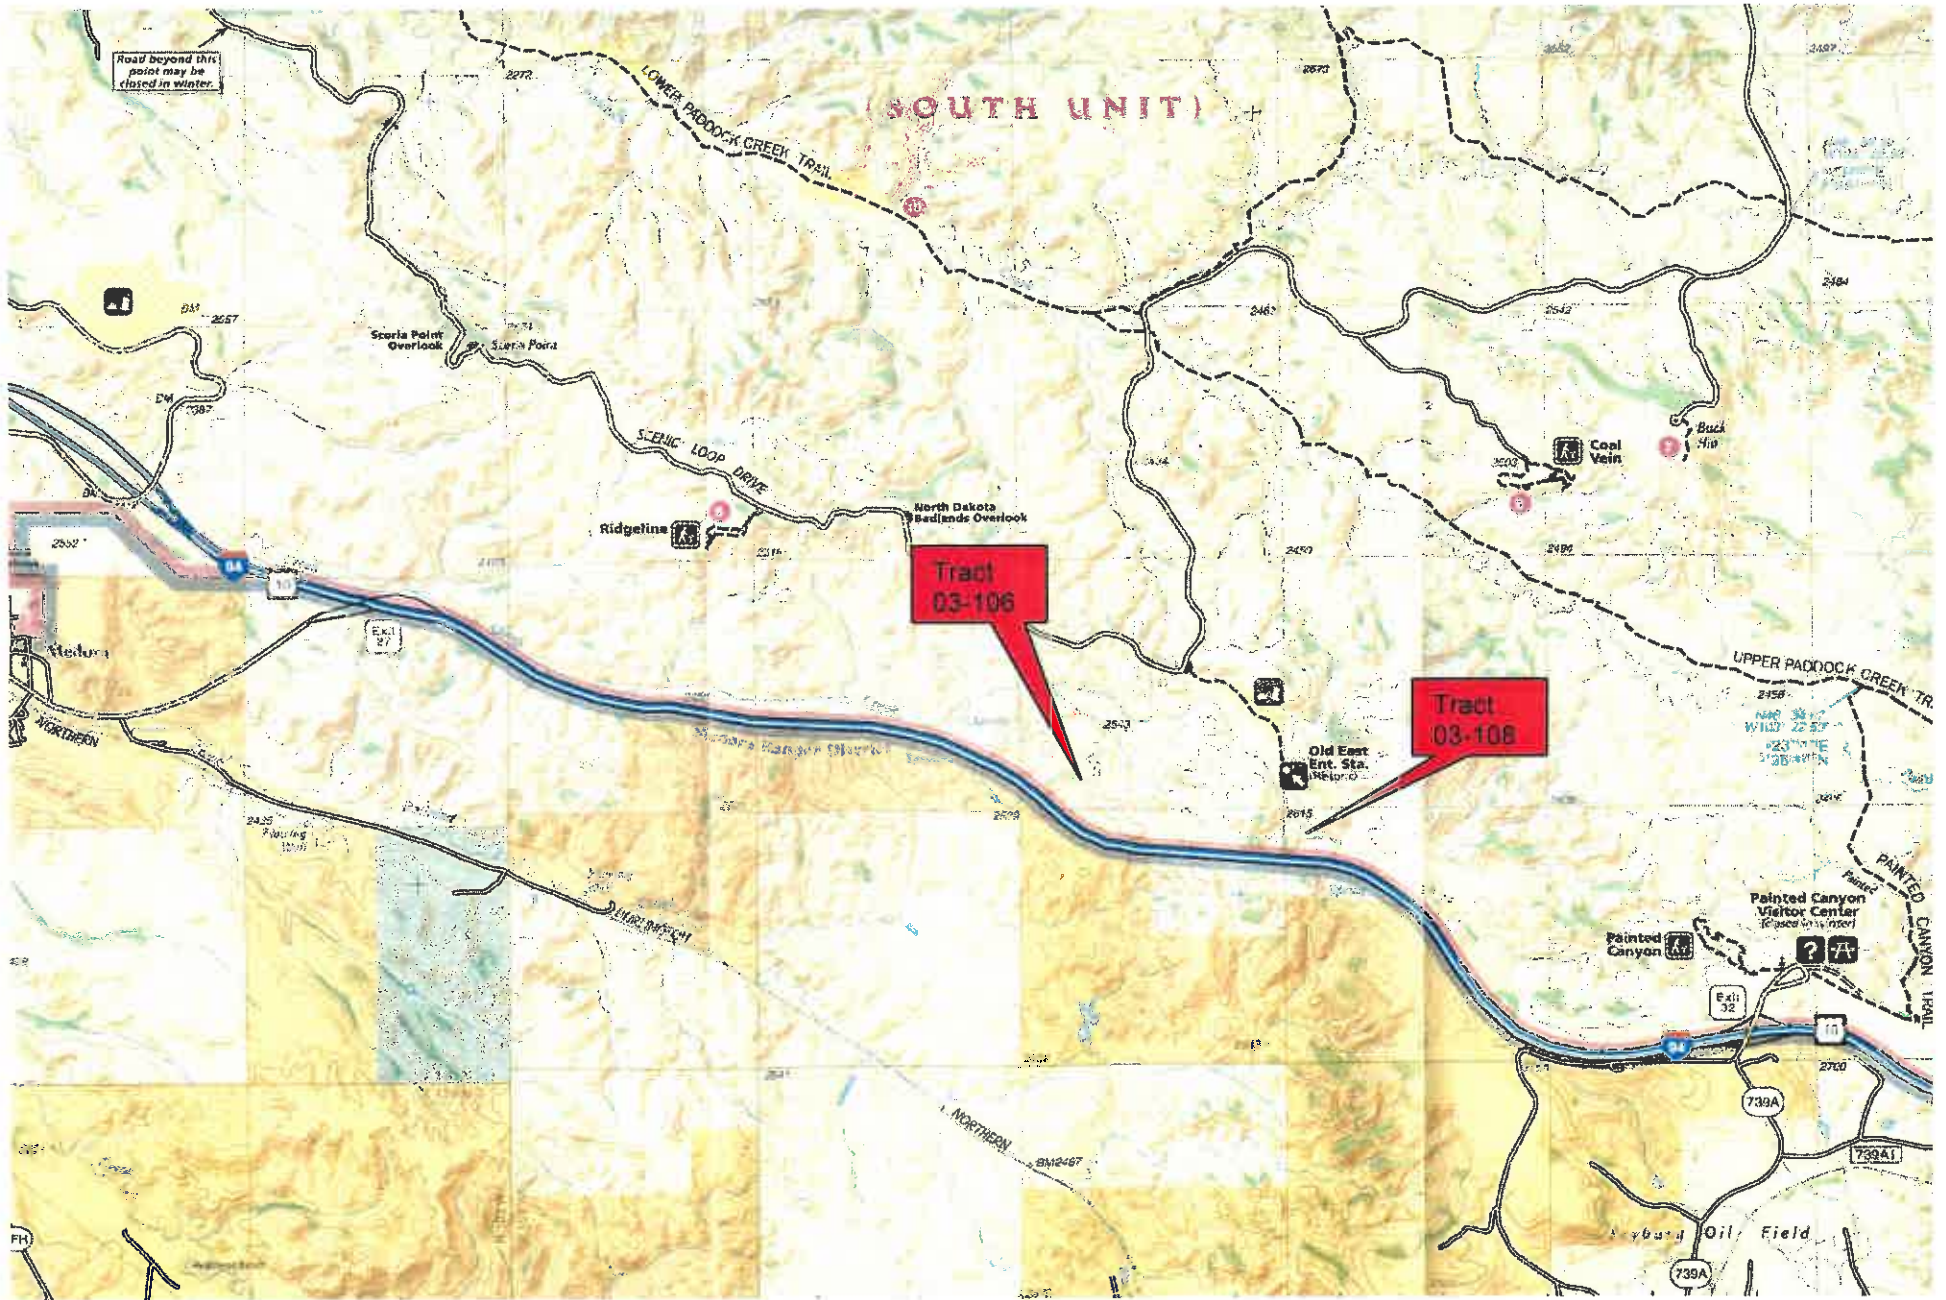

PARK LOCATION MAP

TRACT 01-106: 149 ACRES

Property overview looking south from near the parcel's north boundary.

Property overview looking mostly north from the Interstate right-of-way.

TRACT 03-106: 149 ACRES

Property overview looking northeast.

Looking southeast along the adjacent Interstate 94 right-of-way.

TRACT 03-108: 27.30 ACRES

Property overview looking south near the site's north boundary.

Property overview looking northwest.

Property overview looking northeast.

TRACT 03-108: 27.30 ACRES

View looking northwest along Interstate 94.

Looking east along the Interstate right-of-way.